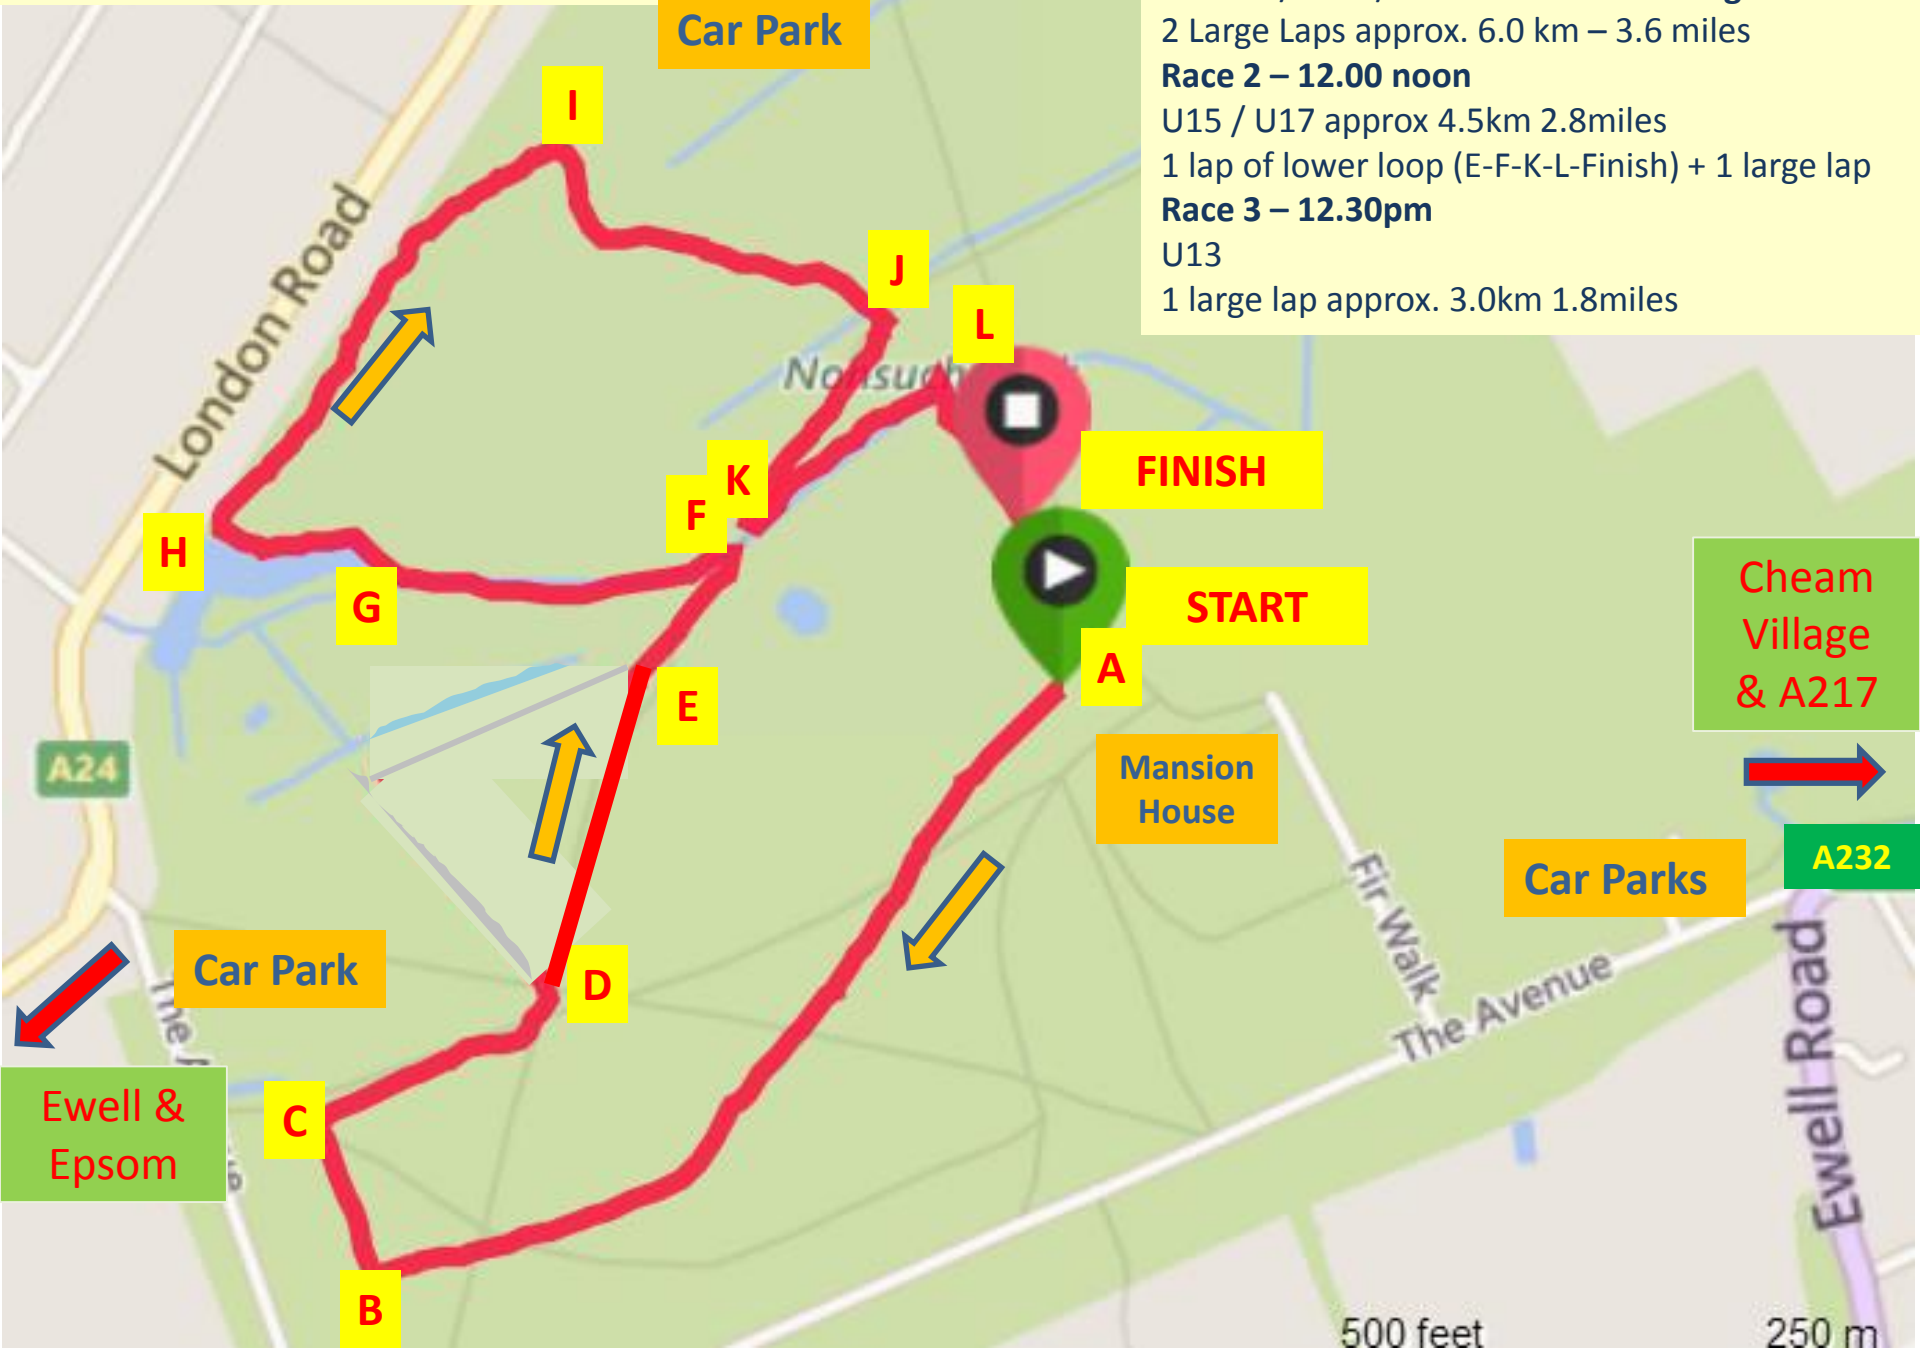

# Nonsuch Park XC course

**Race 1 – 11 am**  
Seniors / Vets / U20s **Div 1 & Div 2 together**  
2 Large Laps approx. 6.0 km – 3.6 miles

**Race 2 – 12.00 noon**  
U15 / U17 approx 4.5km 2.8miles  
1 lap of lower loop (E-F-K-L-Finish) + 1 large lap

**Race 3 – 12.30pm**  
U13  
1 large lap approx. 3.0km 1.8miles

Cheam Village & A217

A232

Car Parks

Mansion House

START

FINISH

Car Park

Car Park

Ewell & Epsom

A24

500 feet

250 m